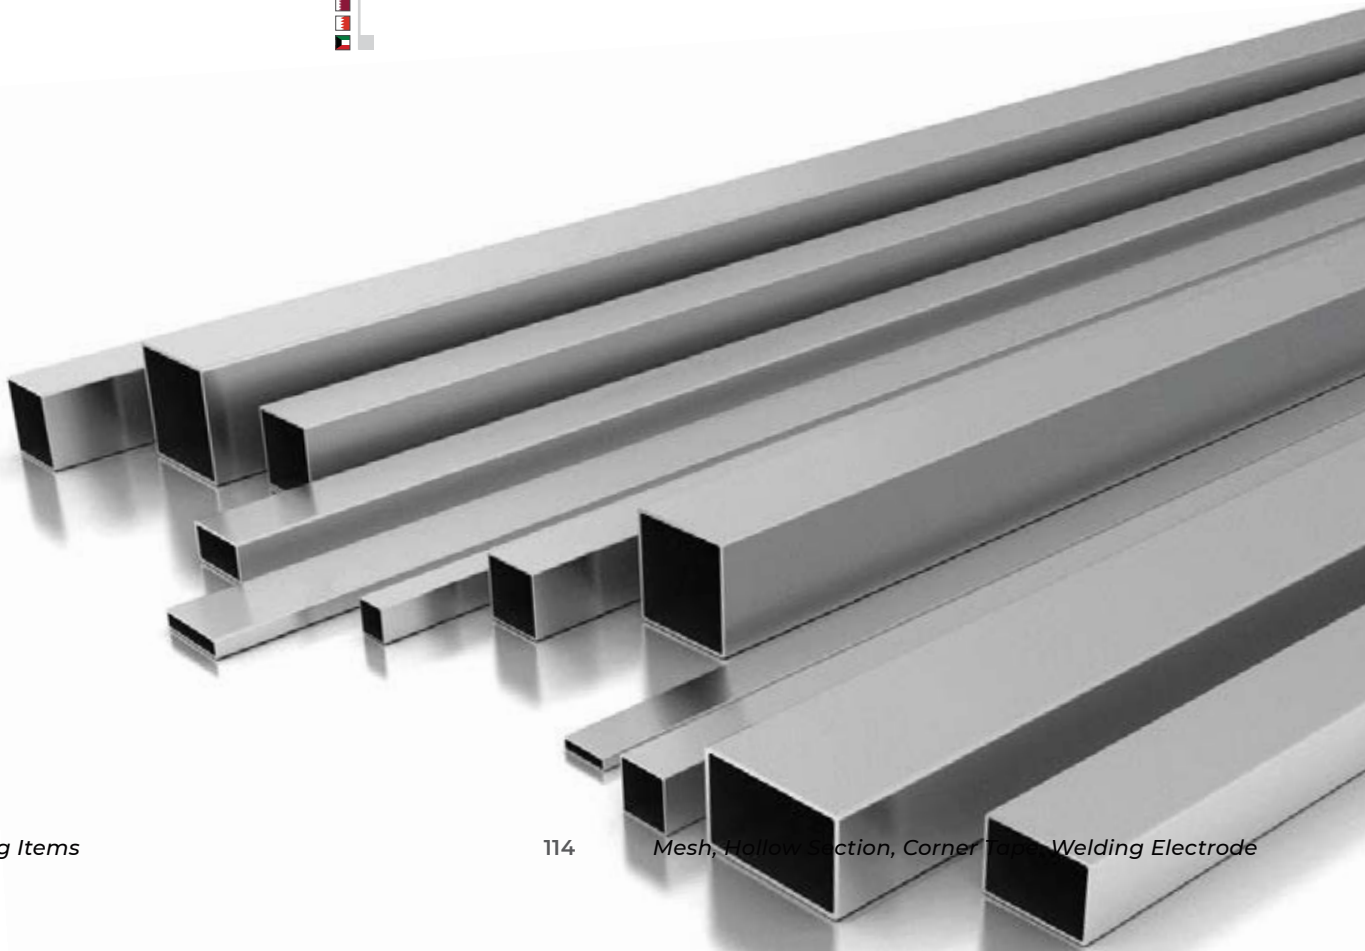

Size: 16 X 11 X 1.2M X 13M

**ALUMINIUM MESH**  
SK 52415  
STARK

All Commercial sizes

**ALUMINIUM HOLLOW SECTION**

Size: 50MM X 30M

**MULTI PURPOSE METAL CORNER TAPE**

**STRETCH FILM**

**POLYTHENE SHEET**