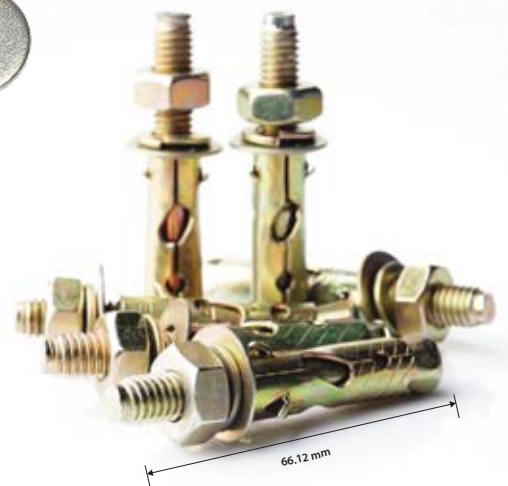

**4 PCS HOOK BOLT  
(CLOSED HOOK)**  
SI 89987  
SIPRO

Size: 8X10X80MM, 8X10X60MM  
10X12X60MM, 10X12X80MM  
10X12X100MM, 12X16X100MM

**SLEEVE ANCHOR BOLT Y/Z/P**  
SK 82933  
STARK

Size: M6X50MM, M8X60MM  
M10X75MM, M12X90MM

**ANCHOR BOLT ESSAR 3S**  
ESSAR

Size: M8X30MM, M10X40MM

**DROP IN ANCHOR**  
SIPRO

Size: 4X20X1MM  
Weight: 20KG

**NAIL WASHER**  
SIPRO

Made in India

Length : 3M  
 Sizes : 6,8,10,12,14,16,18mm

**THREADED ROD**

Length : 3M  
 Sizes : 41X21,41X41MM

**SLOTTED CHANNEL**

Lever Size: 8,10,12,14,16,18,20mm  
 Plate Size: 8,10,12,14,16,18,20 22,30mm

**BAR BENDING PLATE &  
 LEVER  
 STG**

Size: 4.5mm X 70cm

**SHUTTERING CLAMP L/D  
 [ROUND HOOK]**