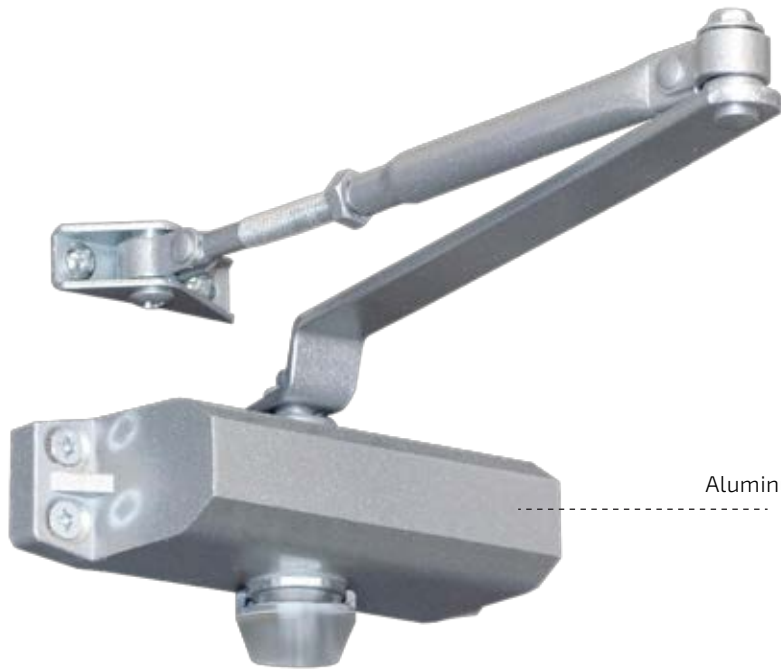

DOOR CLOSER

Aluminum Finish

DOOR HANDLES &
ACCESSORIES