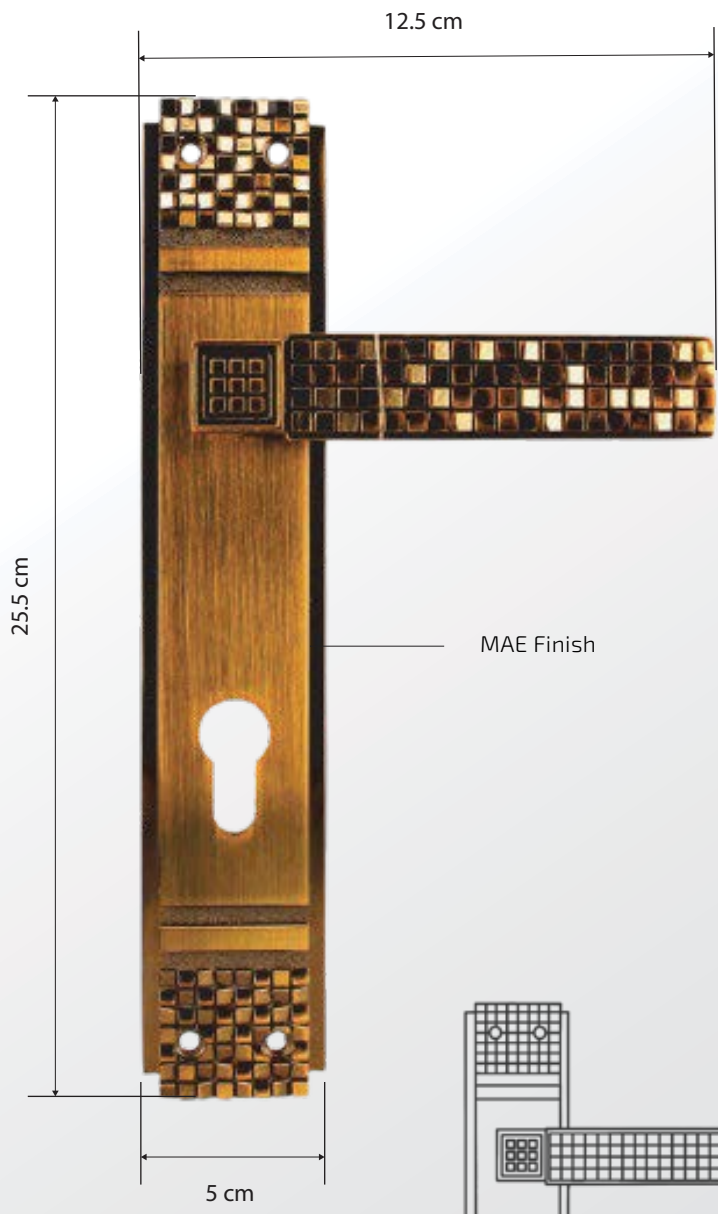

Size: 16 X 11 X 1.2M X 13M

**ALUMINIUM MESH**  
SK 52415  
STARK

All Commercial sizes

**ALUMINIUM HOLLOW SECTION**

Size: 50MM X 30M

**MULTI PURPOSE METAL CORNER TAPE**

**STRETCH FILM**

**POLYTHENE SHEET**

5 KG | Thickness : 1.6MM

**PVC COATED GI BINDING WIRE**

20 BWG | 9KG,8KG

**GI BINDING WIRE**

Gauge: 16BWG

**GI BINDING WIRE 5KG**

16 BWG | 5KG

**BLACK ANNEALED WIRE**

# DOOR HANDLES

**DOOR LOCK HANDLE H/D**  
 SG 85890 | MAE  
 STG

**DOOR LOCK HANDLE H/D**  
 SG 85886 | MAE  
 STG

**DOOR LOCK HANDLE H/D**  
 SG 85899 | CF  
 STG

**DOOR LOCK HANDLE H/D**  
 SG 85899 | SN/ CP  
 STG