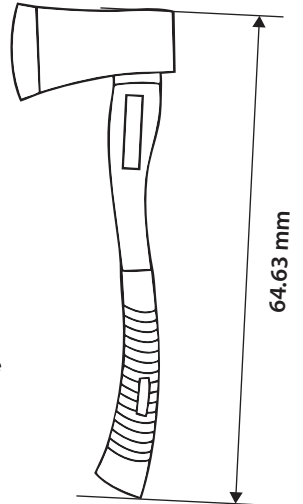

Heavy Duty
Fibre Handle

Ergonomic
Soft Grip Handle

64.63 mm

Size: 8"

FILE SET 8
CF 45519
CONFLO

Fibre Handle

AXE WITH FIBRE HANDLE
SG 48605
STG

50 Carbon Steel