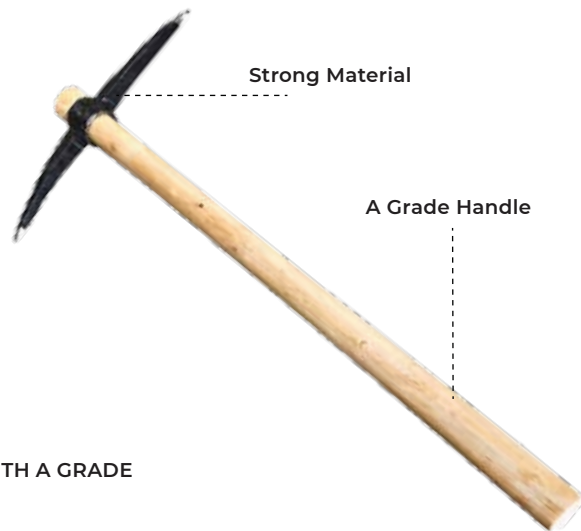

Size: 2kg

PICKAXE WITH A GRADE
HANDLE
STG