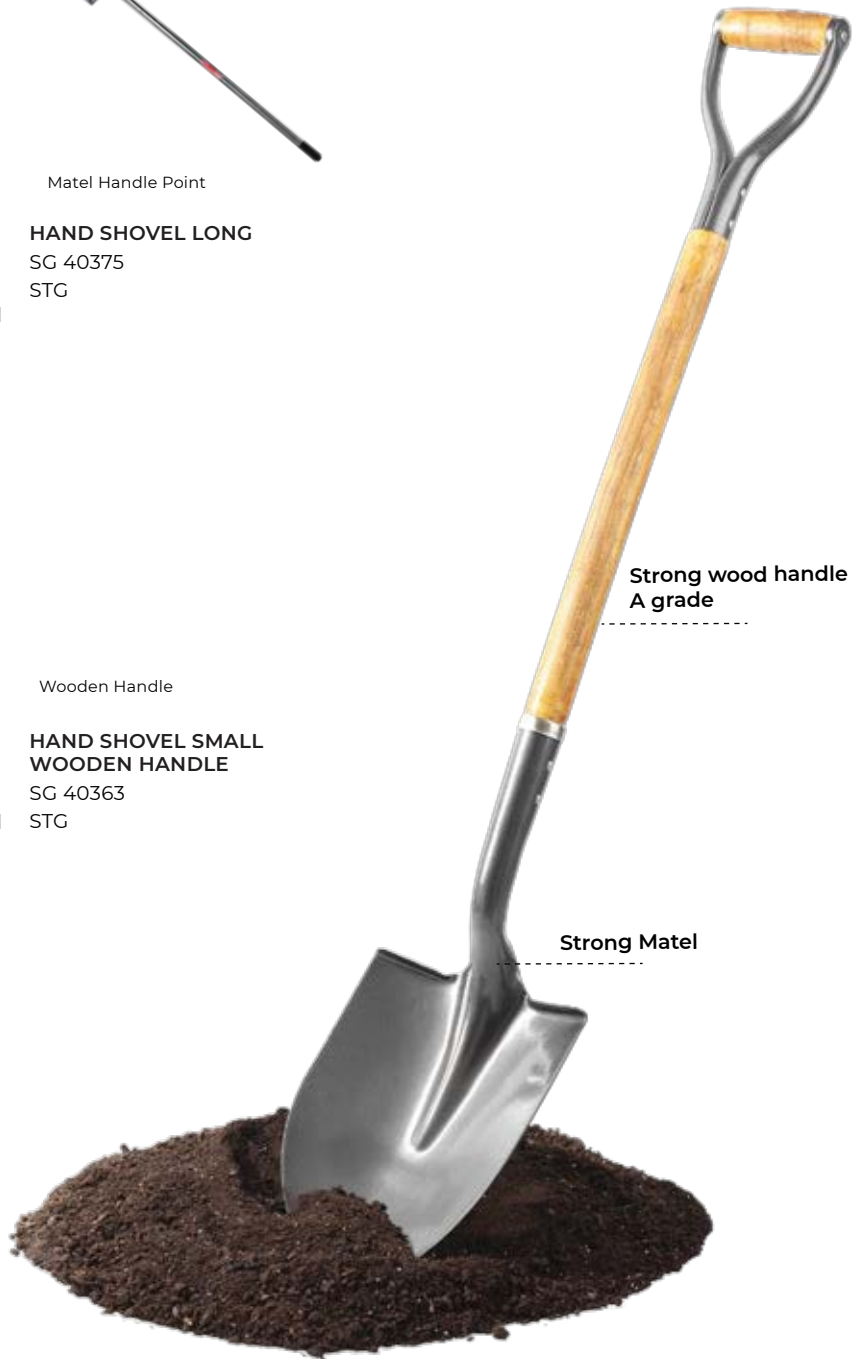

HAND SHOVEL LONG
SG 40375
STG

Metal Handle

HAND SHOVEL SMALL METAL HANDLE
SG 40362
STG

Wooden Handle

HAND SHOVEL SMALL WOODEN HANDLE
SG 40363
STG

Wooden Handle

HAND SHOVEL POINT HEAD
SG 10518U
STG

Strong wood handle
A grade

Strong Matel

A Grade Handle HD

HAND SHOVEL POINT
SG 40403
STG

Metal Handle

SMALL SHOVEL
STG

Wooden Handle HD

HAND SHOVEL FLAT HEAD
STG

Wooden Handle