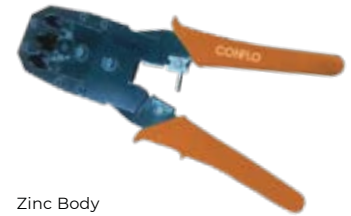

Zinc Body
WIRE CRIMPER TOOL
CF 48627
CONFLO