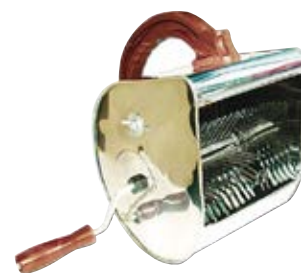

TILE LEVELLER
SK 82914
STARK

TILE LEVELLING TOOL
GI & HARDENED PLASTIC
STARK

Size: 1.5mm

SPIN DOCTOR TILE LEVELER
STARK

Size: 1mm, 1.5mm
2mm

TILE LEVELLER
CF 82914
CONFLO

RUSH MACHINE STG
STEEL, TIN FINISH
STG