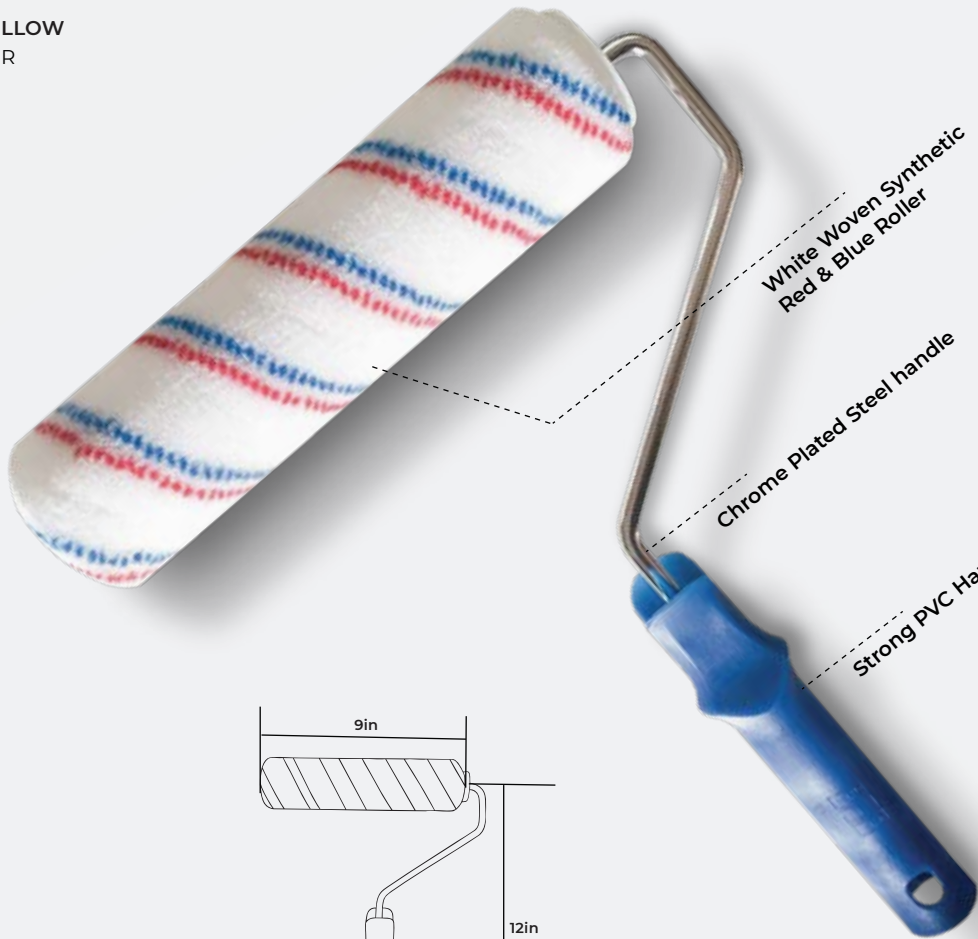

HAND TOOLS

PAINT ROLLER YELLOW HD
SG 42423 | EMULSION
STG

PLASTIC ROLLER
SG 42426
STG

YELLOW EMULSION
SG 42424 | REFILL HD
STG

PAINT ROLLER YELLOW
SG 42402 | MOHAIR
STG

PAINT ROLLER EPOXY STG
SG 42440
STG

TEXTURE ROLLER MEDIUM
CF 42403 | MEDIUM
CONFLO

TEXTURE ROLLER HEAVY
SG 42404
STG

TEXTURE ROLLER
SG 42601| MEDIUM
STG

PAINT ROLLER BLUE
SG 42411
STG

PAINT ROLLER BLUE
SG 42423 | EMULSION
STG

High quality microfibre,
not easy to lose hair

Non-slip handle
thickened material
comfortable grip