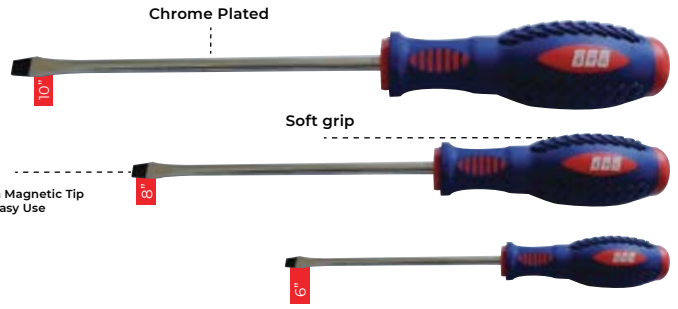

Size: 6", 8", 10"

SCREW DRIVER FLAT
SG 47576 | FLAT HEAD
STG